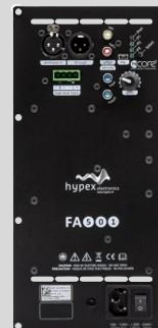

#### Drivers and Hypex amps included:

1 unit of Scan-Speak 30W/4558T00 (Woofer)

1 unit of Scan-Speak 30W/0-00-00 (Passive radiator)

1 unit of Hypex FA 501 FusionAmp: